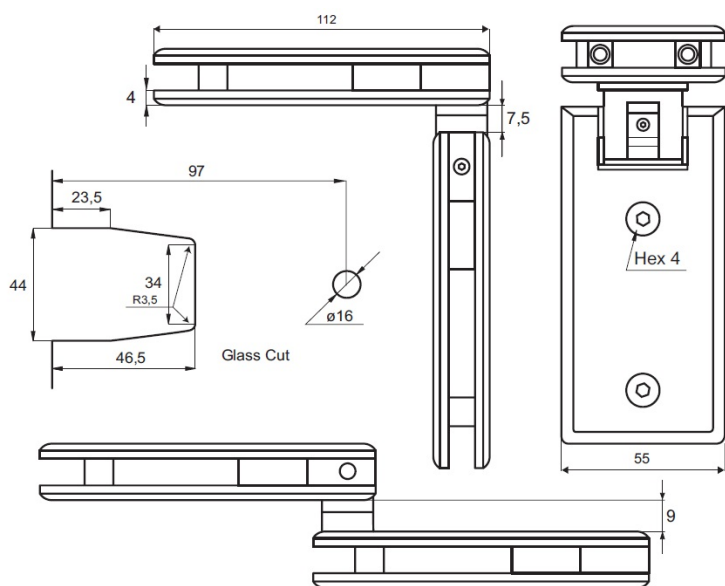

PRODUCT SHEET

Description:

Shower Hinge "King I", 90DG, SS-Look, Glass/Glass, 6-10mm Glass Thickness, w/Angle Adjustment & 25DG Return Function, Brass Material, Rectangular Shape, Rounded Edges & Corners

Item number:

15.24.146-0

Units	Box	Carton	HS Code	Barcode
Pcs.	1	20	8302100090	
				5704866401500

SISO A/S

Mileparken 11
DK-2740 Skovlunde
Denmark
VAT: DK 24786013

Phone +45 45 830 900

www.siso.dk
siso@siso.dk

Danske Bank
Nytorv Branch
Copenhagen
SWIFT: DABADKKK

Account no.
4180 3112 112936
IBAN Account
DK7230003112112936