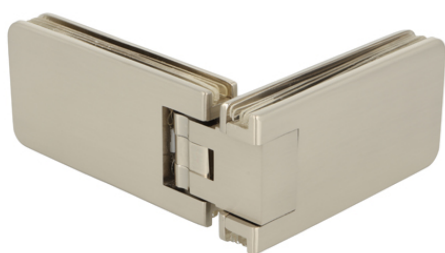

PRODUCT SHEET

Description:

Shower Hinge "King I", 90DG, SS-Look, Glass/Glass, 6-10mm Glass Thickness, w/Angle Adjustment & 25DG Return Function, Brass Material, Rectangular Shape, Rounded Edges & Corners

Item number:

15.24.146-0

Units	Box	Carton	HS Code	Barcode
Pcs.	1	20	8302100090	
				5704866401500

SISO A/S

Mileparken 11
DK-2740 Skovlunde
Denmark
VAT: DK 24786013

Phone +45 45 830 900

www.siso.dk
siso@siso.dk

Danske Bank
Nytorv Branch
Copenhagen
SWIFT: DABADKKK

Account no.
4180 3112 112936
IBAN Account
DK7230003112112936